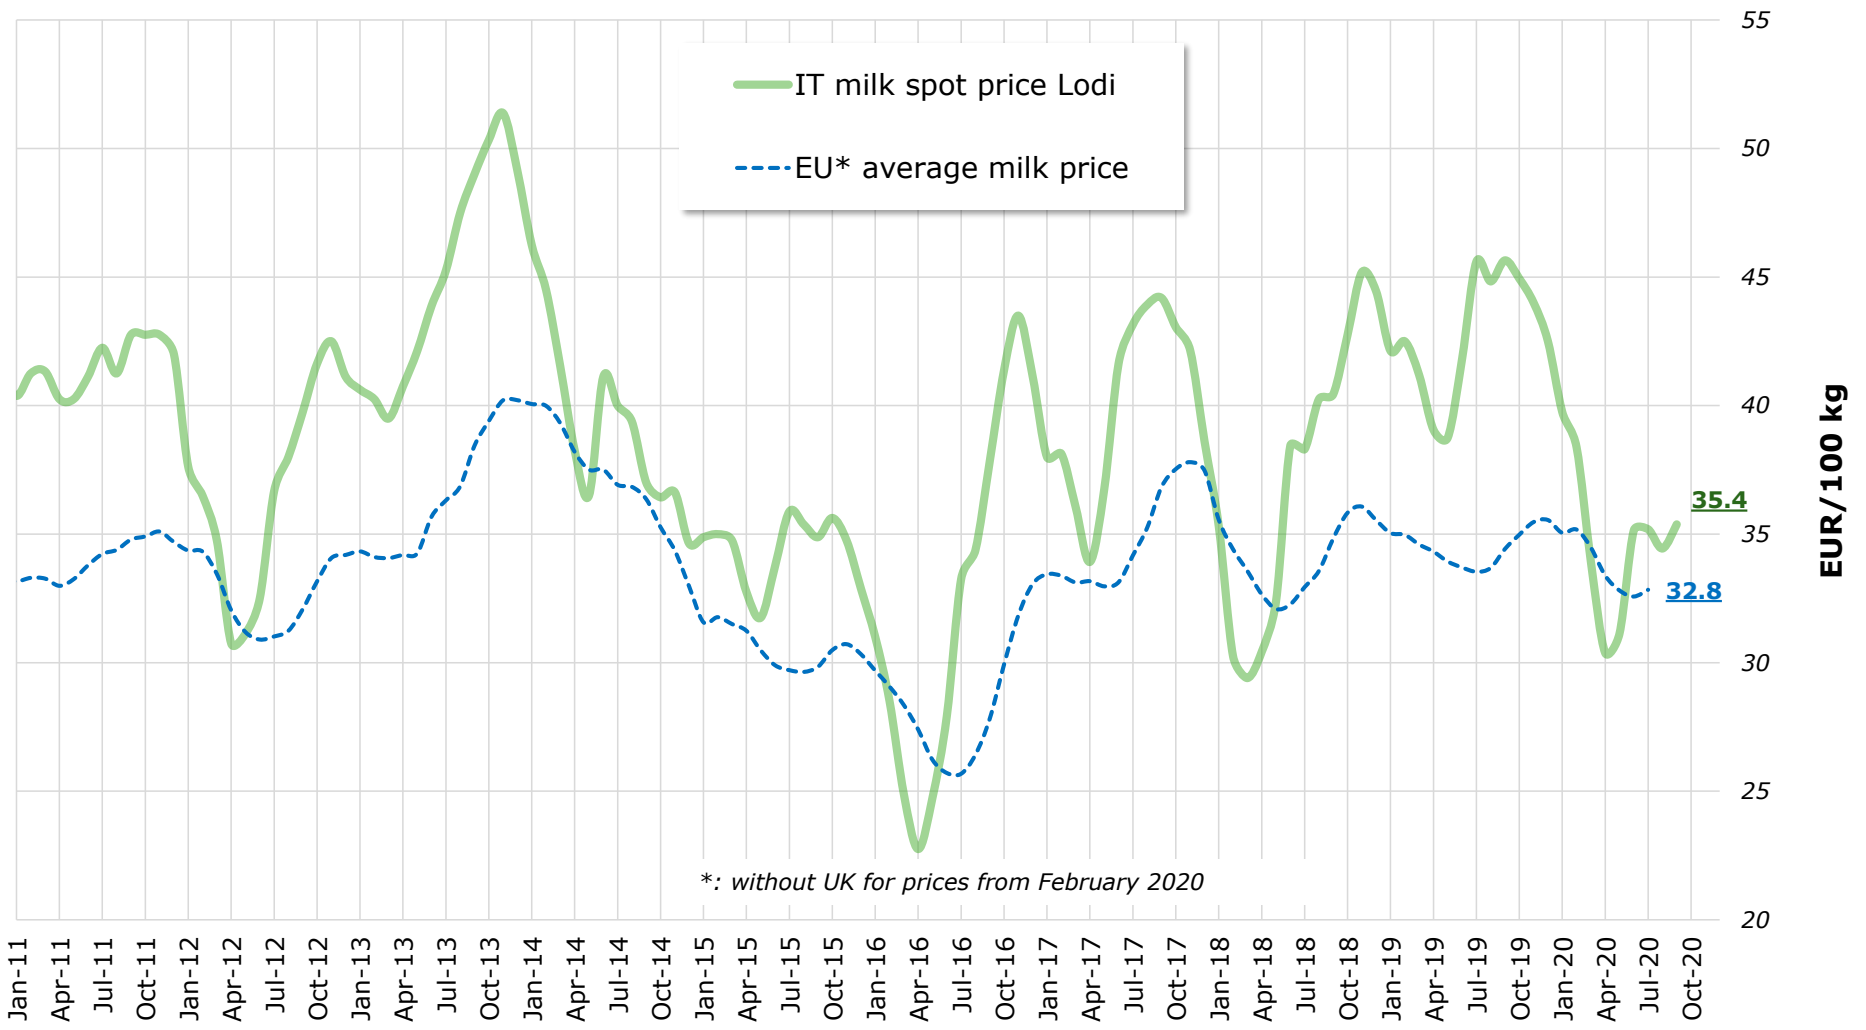

**WEEKLY Milk Spot Prices**  
**- IT, Lodi -**

Source : Clal.it

# MONTHLY Milk Spot Prices (Italy)

\*: without UK for prices from February 2020

Source : Clal.it

Last update: 29.09.2020