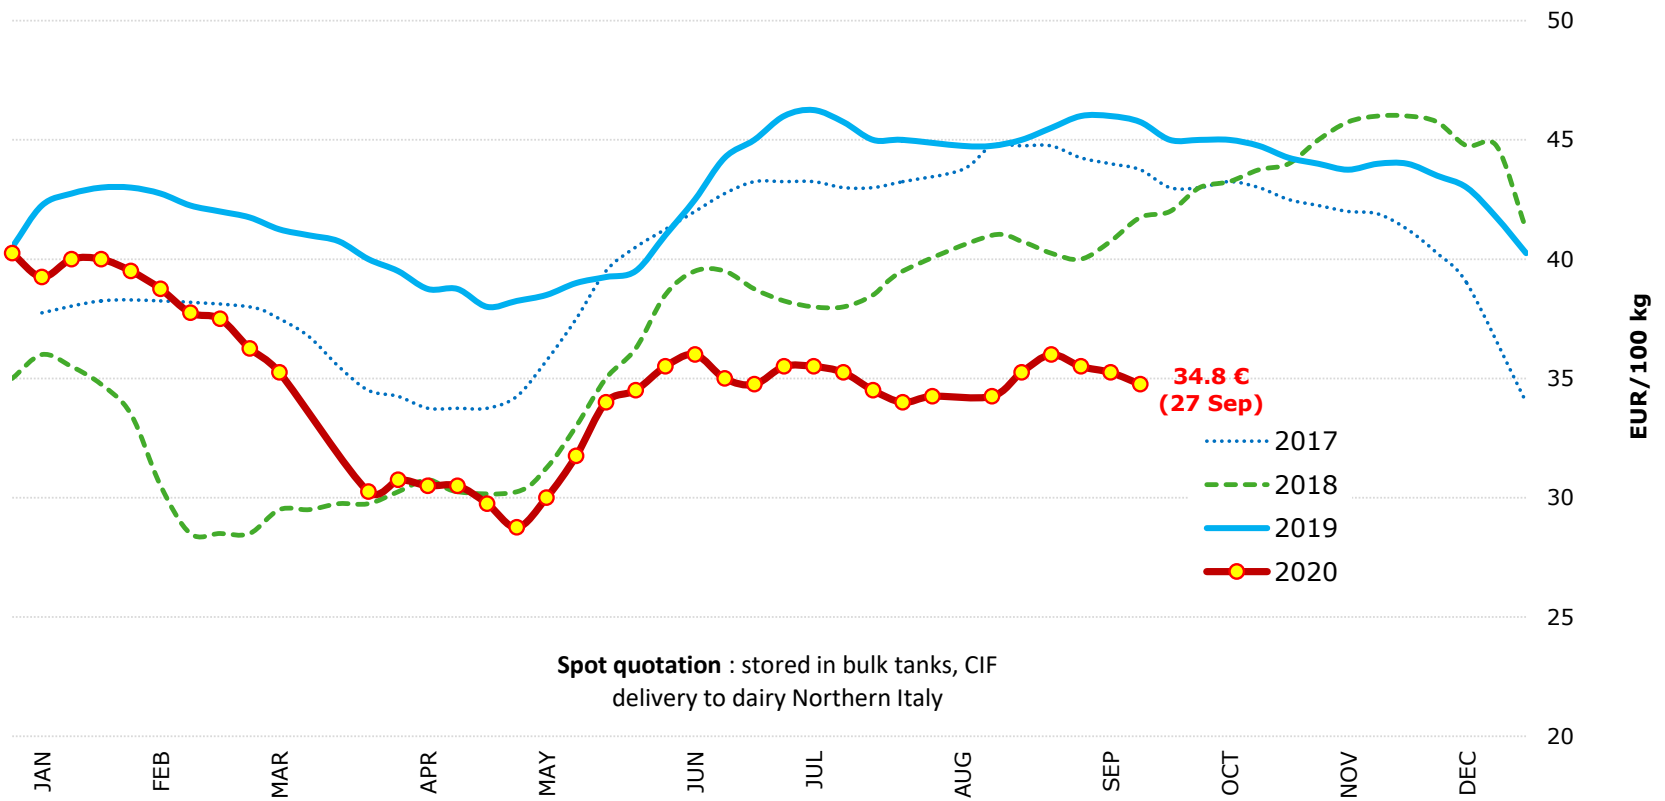

**WEEKLY Milk Spot Prices**  
**- IT, Lodi -**

Source : Clal.it

# MONTHLY Milk Spot Prices (Italy)

\*: without UK for prices from February 2020

Source : Clal.it

Last update: 29.09.2020