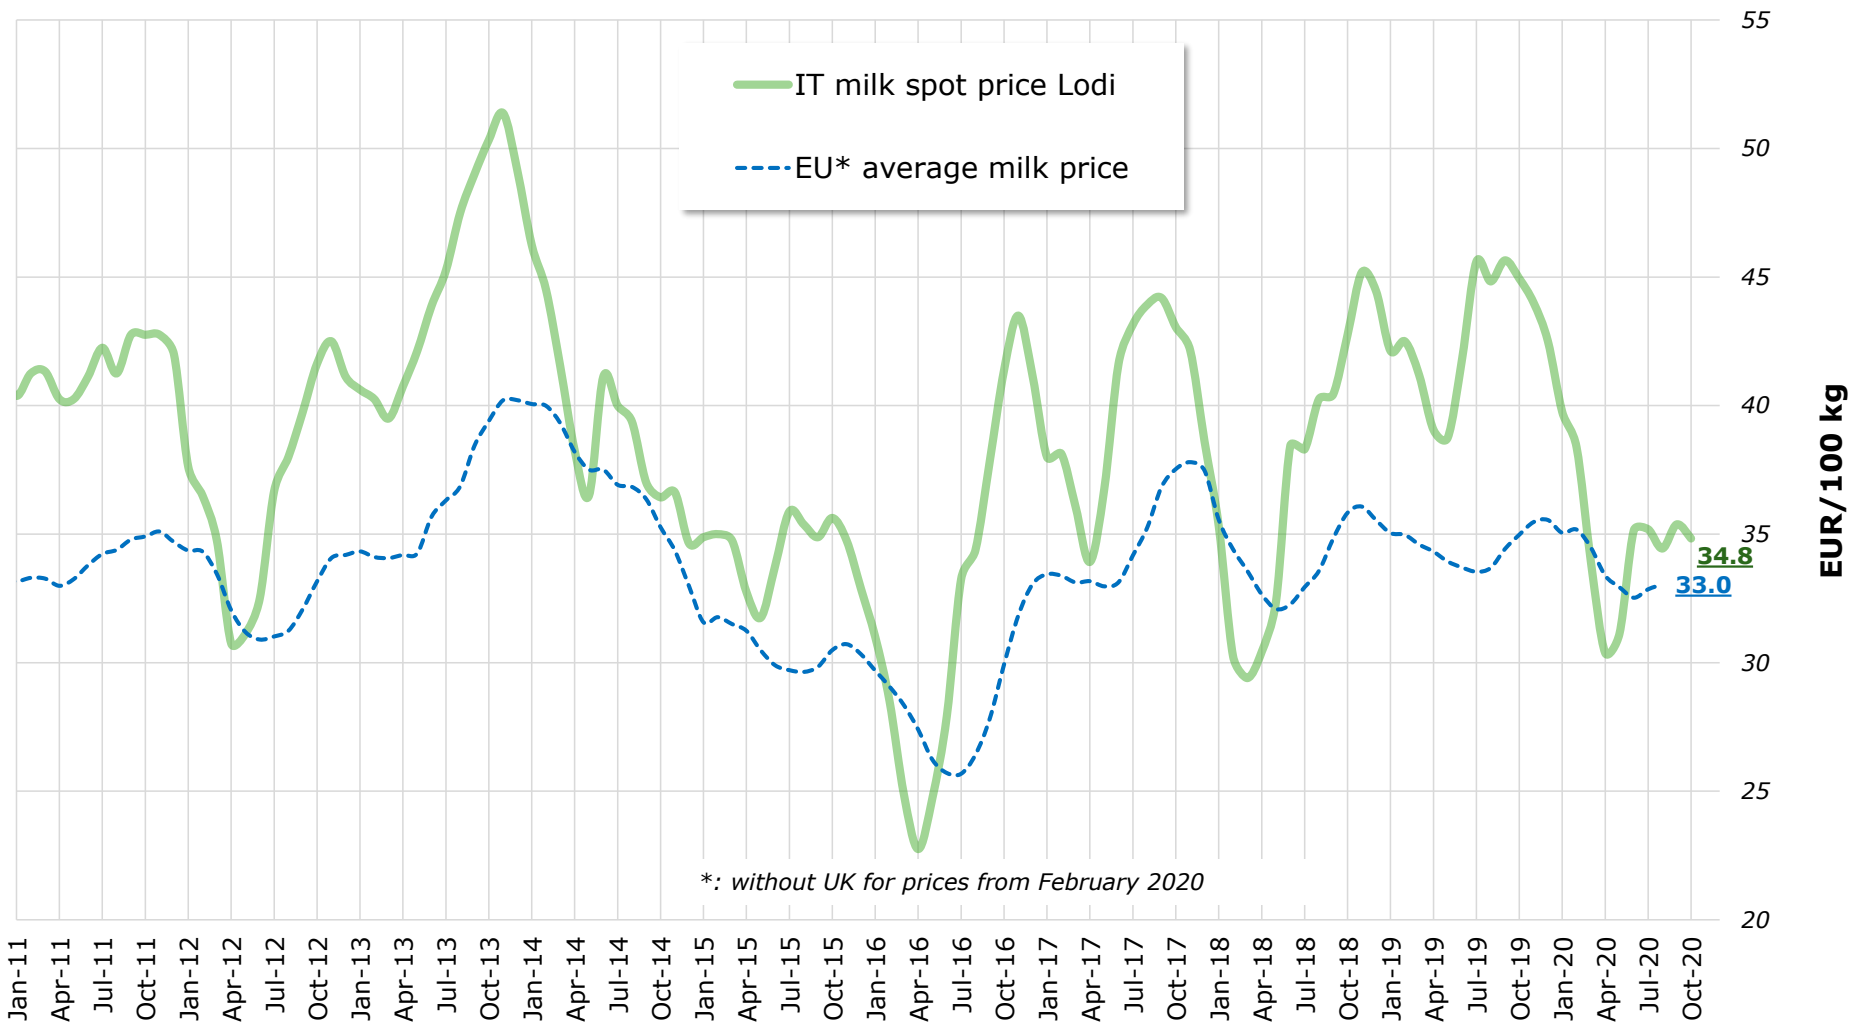

**WEEKLY Milk Spot Prices**  
**- IT, Lodi -**

Source : Clal.it

# MONTHLY Milk Spot Prices (Italy)

\*: without UK for prices from February 2020

Source : Clal.it

Last update: 20.10.2020