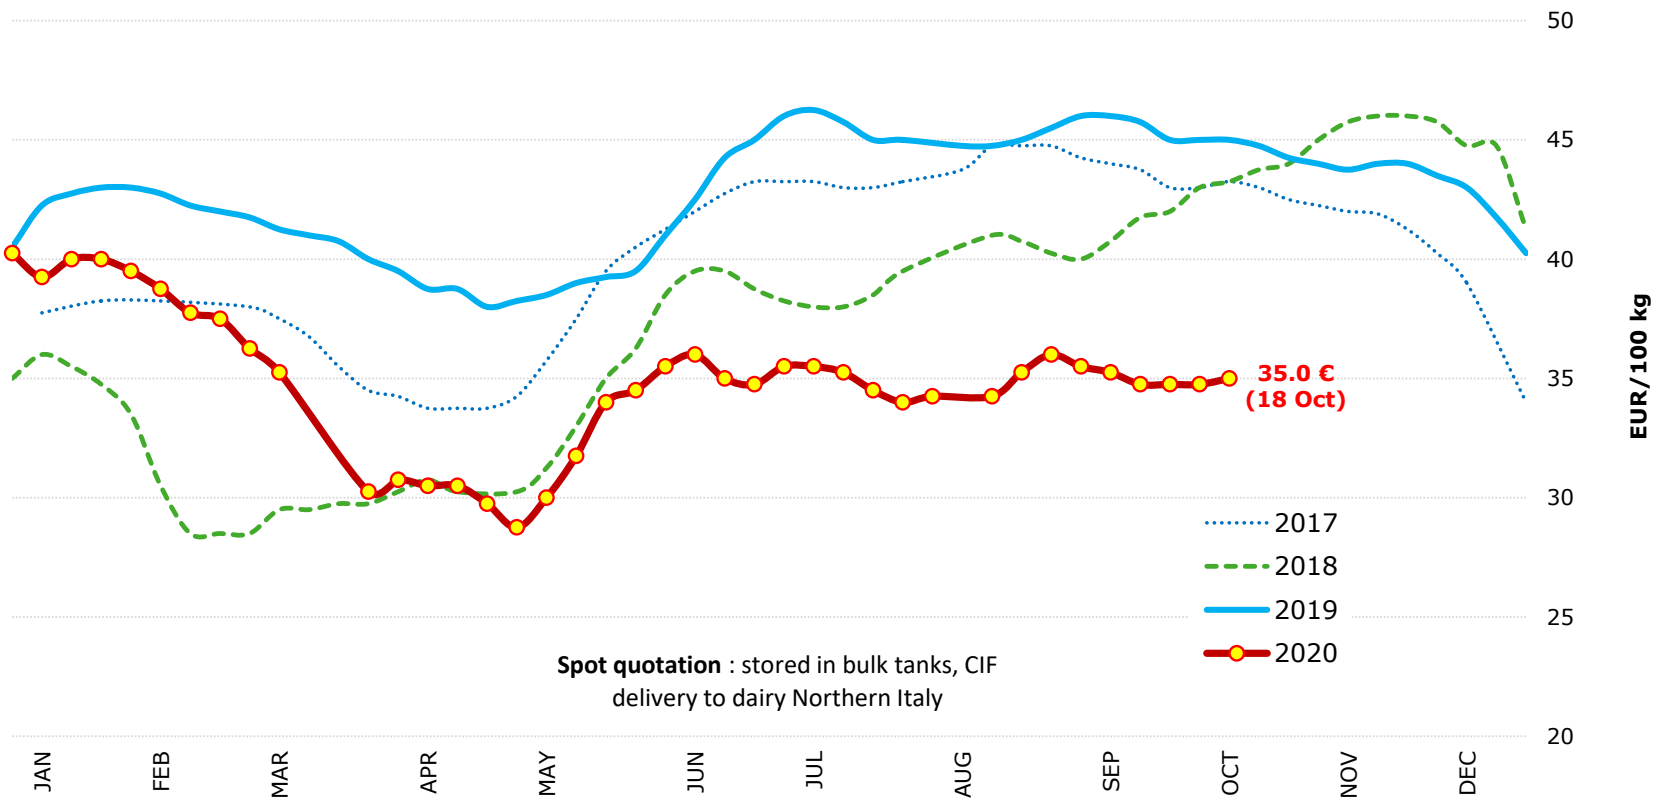

**WEEKLY Milk Spot Prices**  
**- IT, Lodi -**

Source : Clal.it

# MONTHLY Milk Spot Prices (Italy)

\*: without UK for prices from February 2020

Source : Clal.it

Last update: 20.10.2020