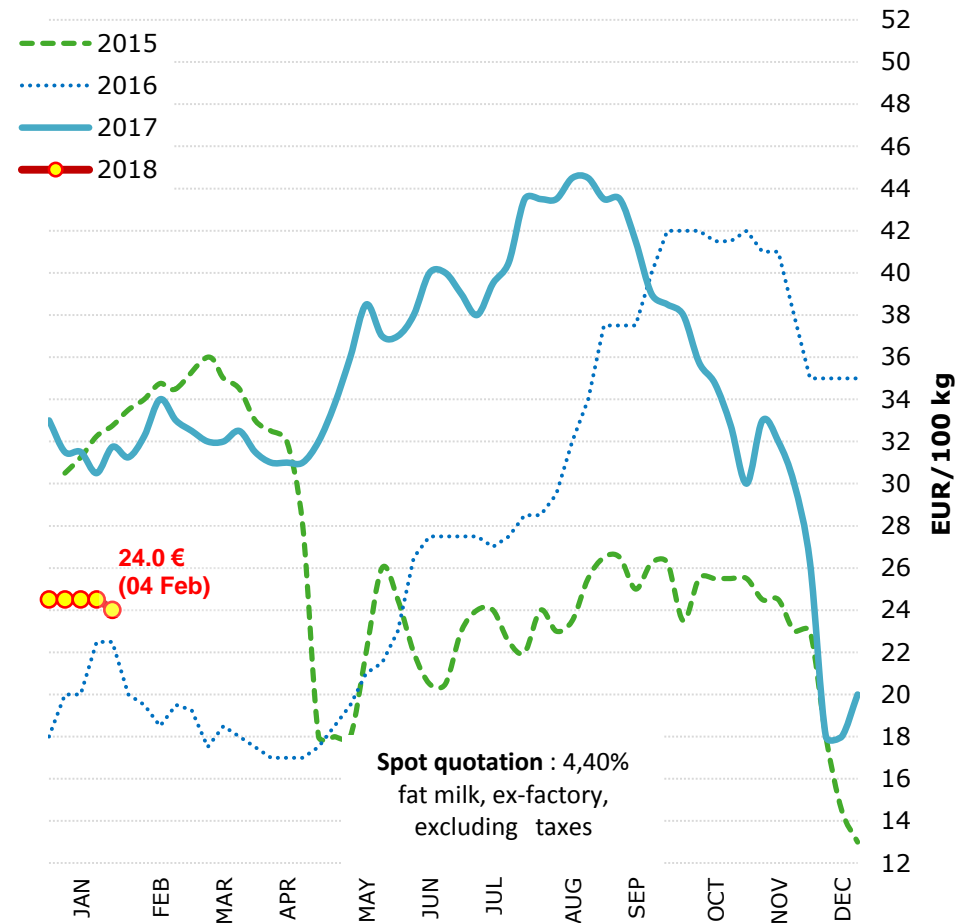

**WEEKLY Milk Spot Prices**  
- IT, Lodi -

Source : Clal.it

**WEEKLY Milk Spot Prices**  
- NL -

Source : Clal.it

# MONTHLY Milk Spot Prices (NL and IT)

Source : Clal.it

Last update: 05.02.2018