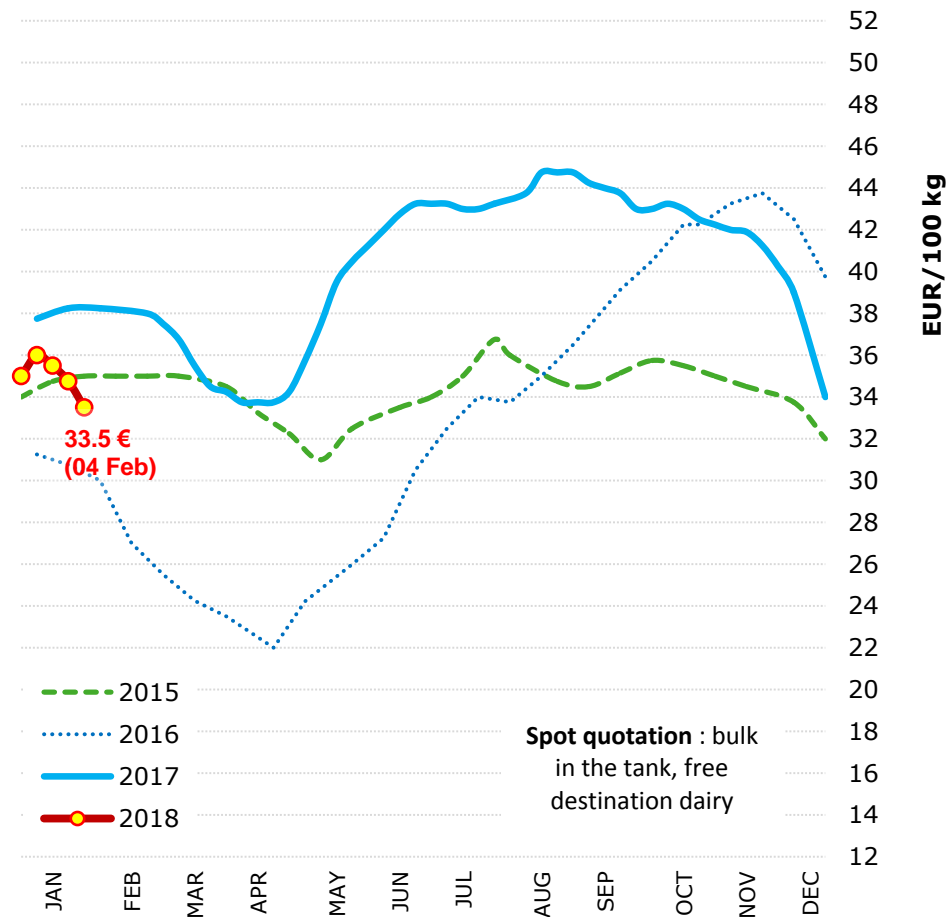

**WEEKLY Milk Spot Prices**  
- IT, Lodi -

Source : Clal.it

**WEEKLY Milk Spot Prices**  
- NL -

Source : Clal.it

# MONTHLY Milk Spot Prices (NL and IT)

Source : Clal.it

Last update: 05.02.2018