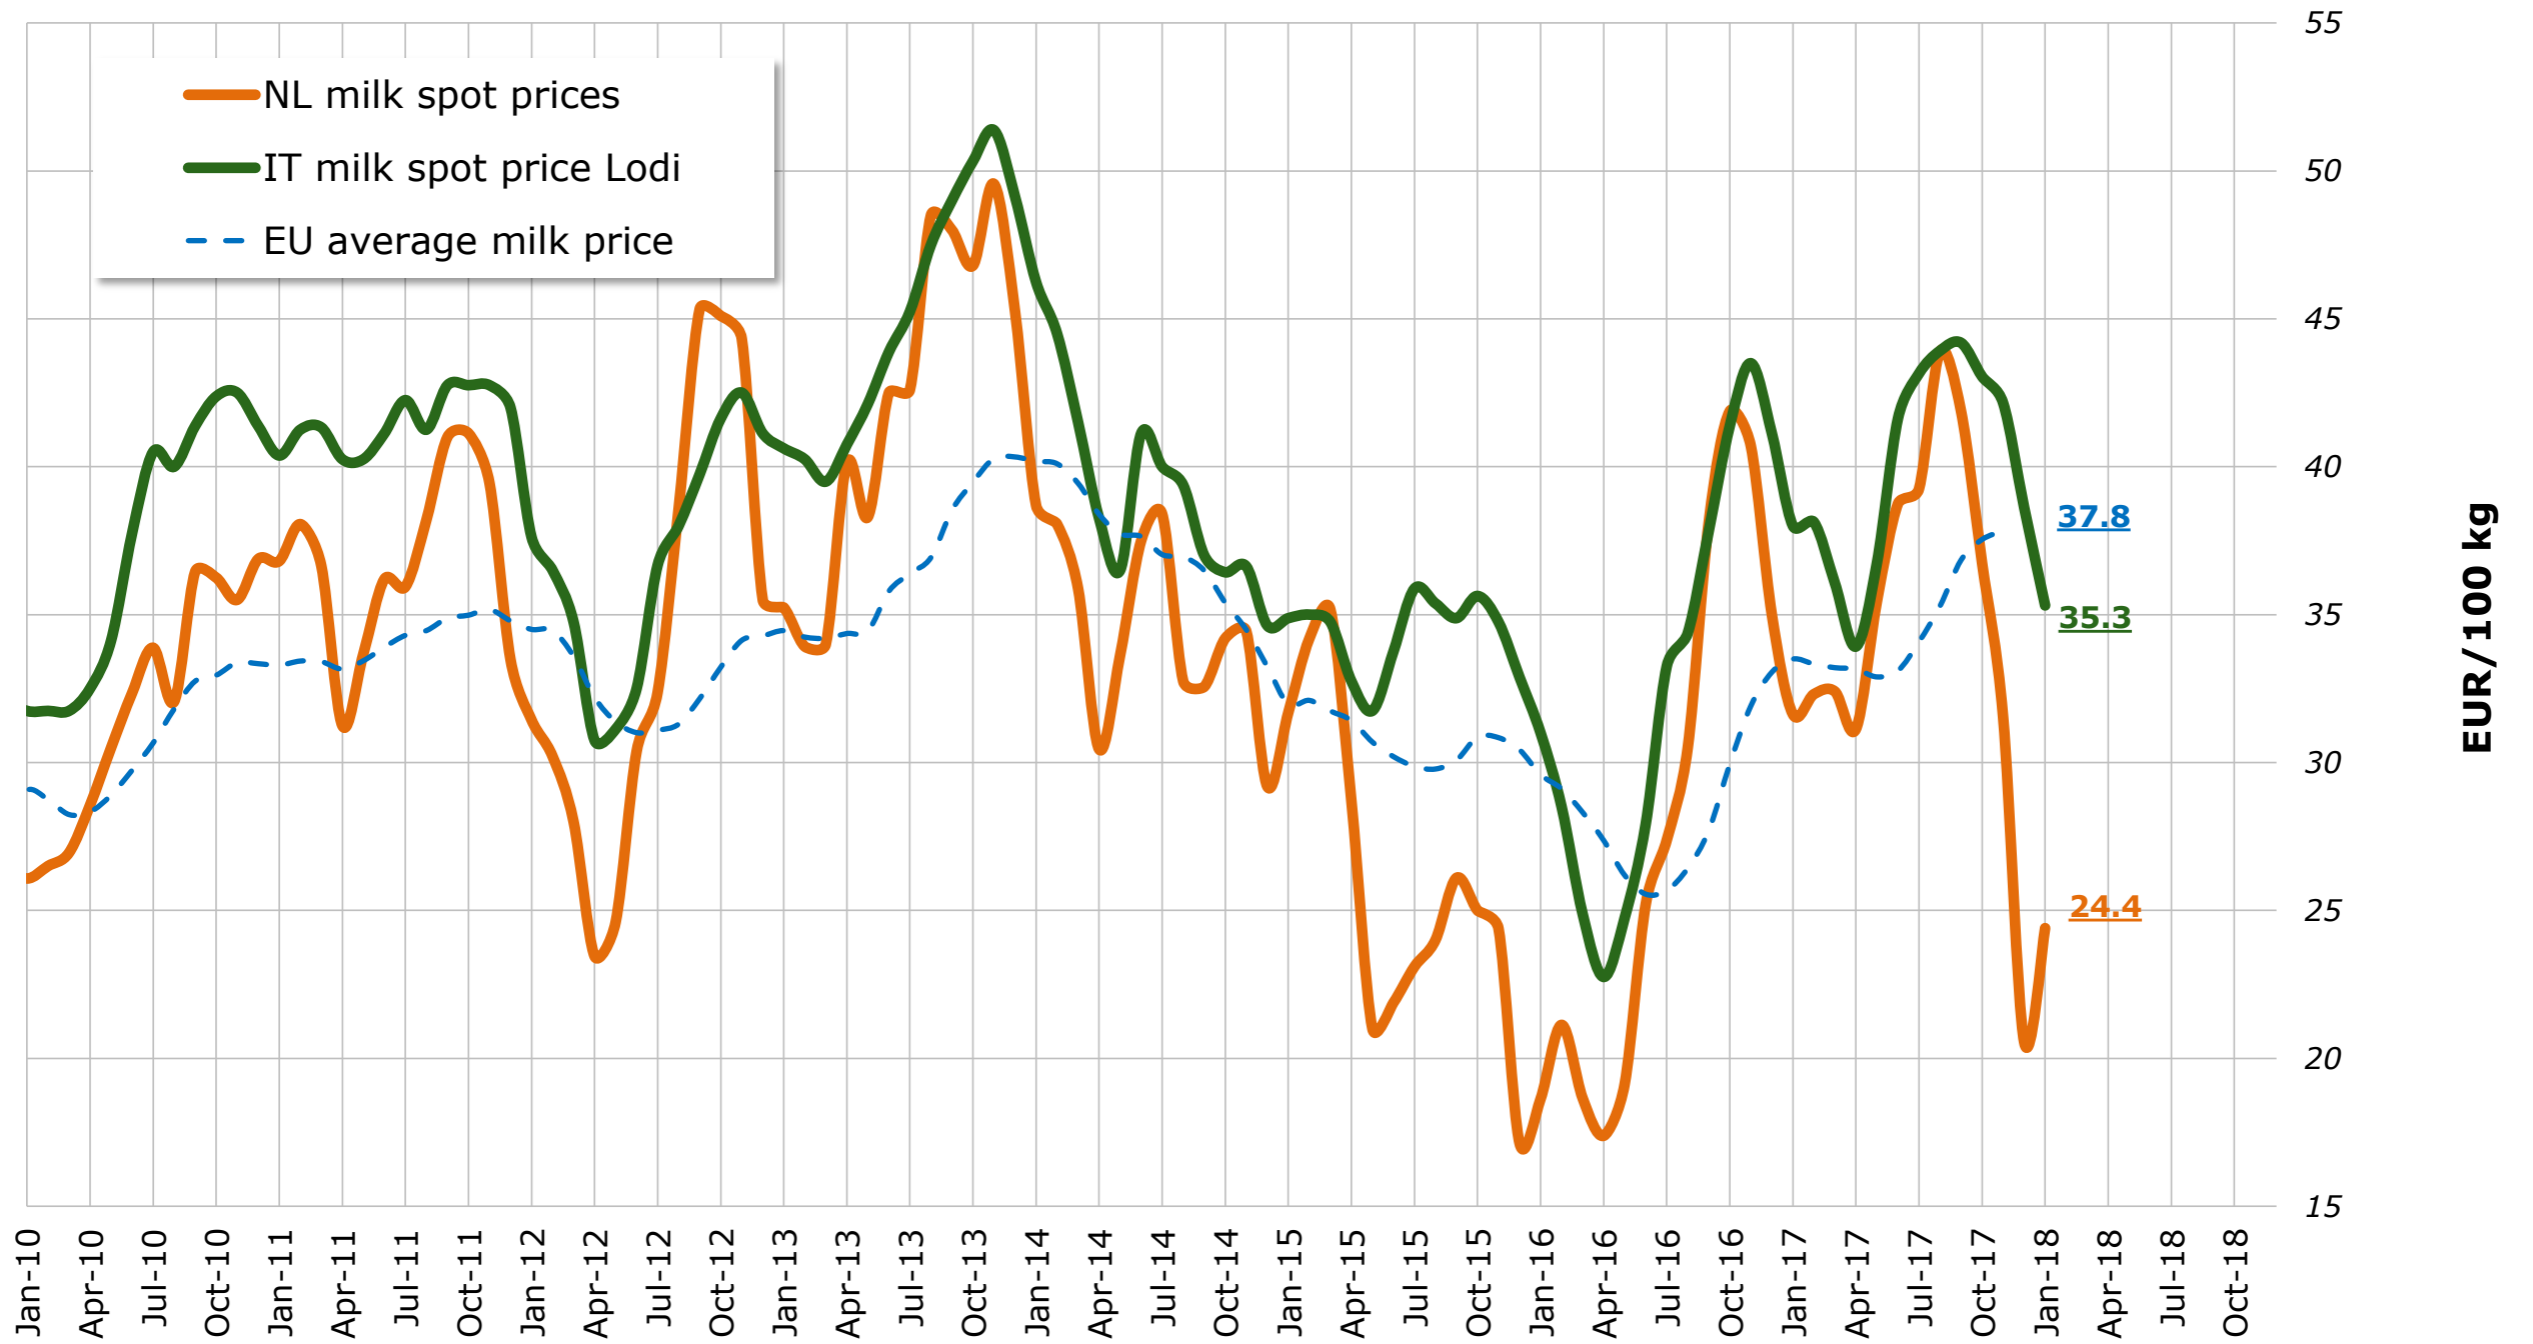

**WEEKLY Milk Spot Prices**  
- IT, Lodi -

Source : Clal.it

**WEEKLY Milk Spot Prices**  
- NL -

Source : Clal.it

# MONTHLY Milk Spot Prices (NL and IT)

Source : Clal.it

Last update: 05.02.2018