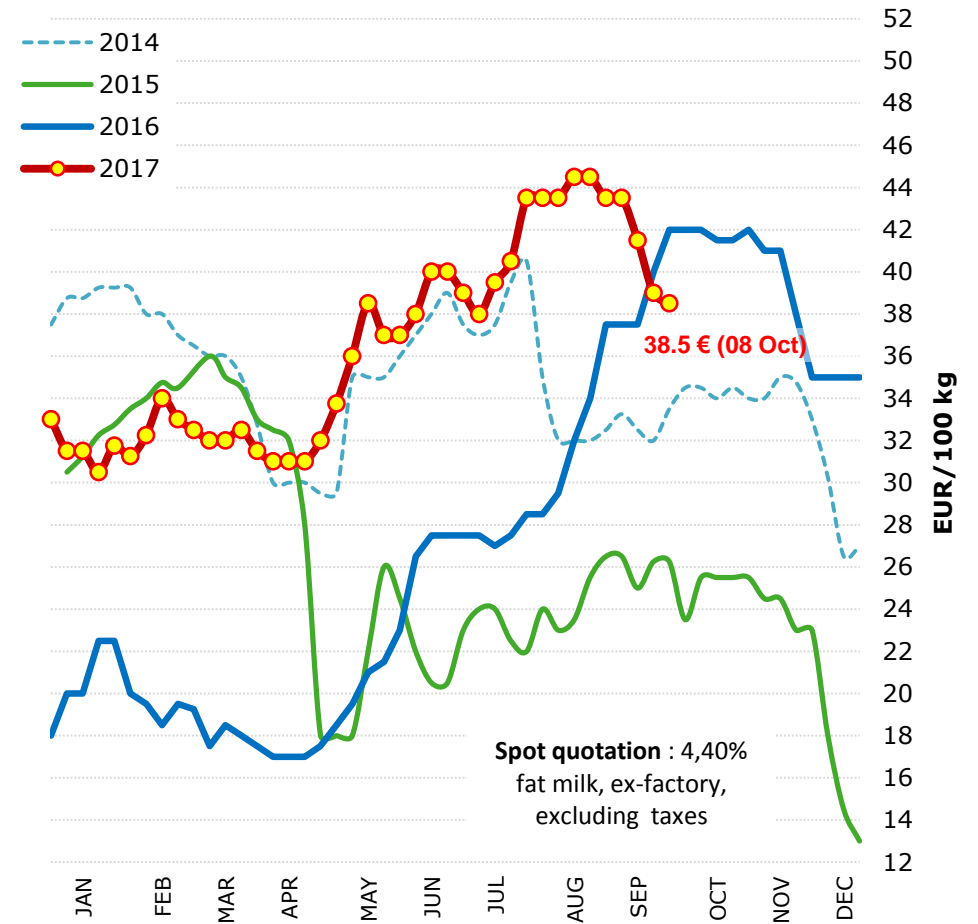

**WEEKLY Milk Spot Prices**  
- IT, Lodi -

Source : Clal.it

**WEEKLY Milk Spot Prices**  
- NL -

Source : Clal.it

# MONTHLY Milk Spot Prices (NL and IT)

Source : Clal.it

Last update: 09.10.2017