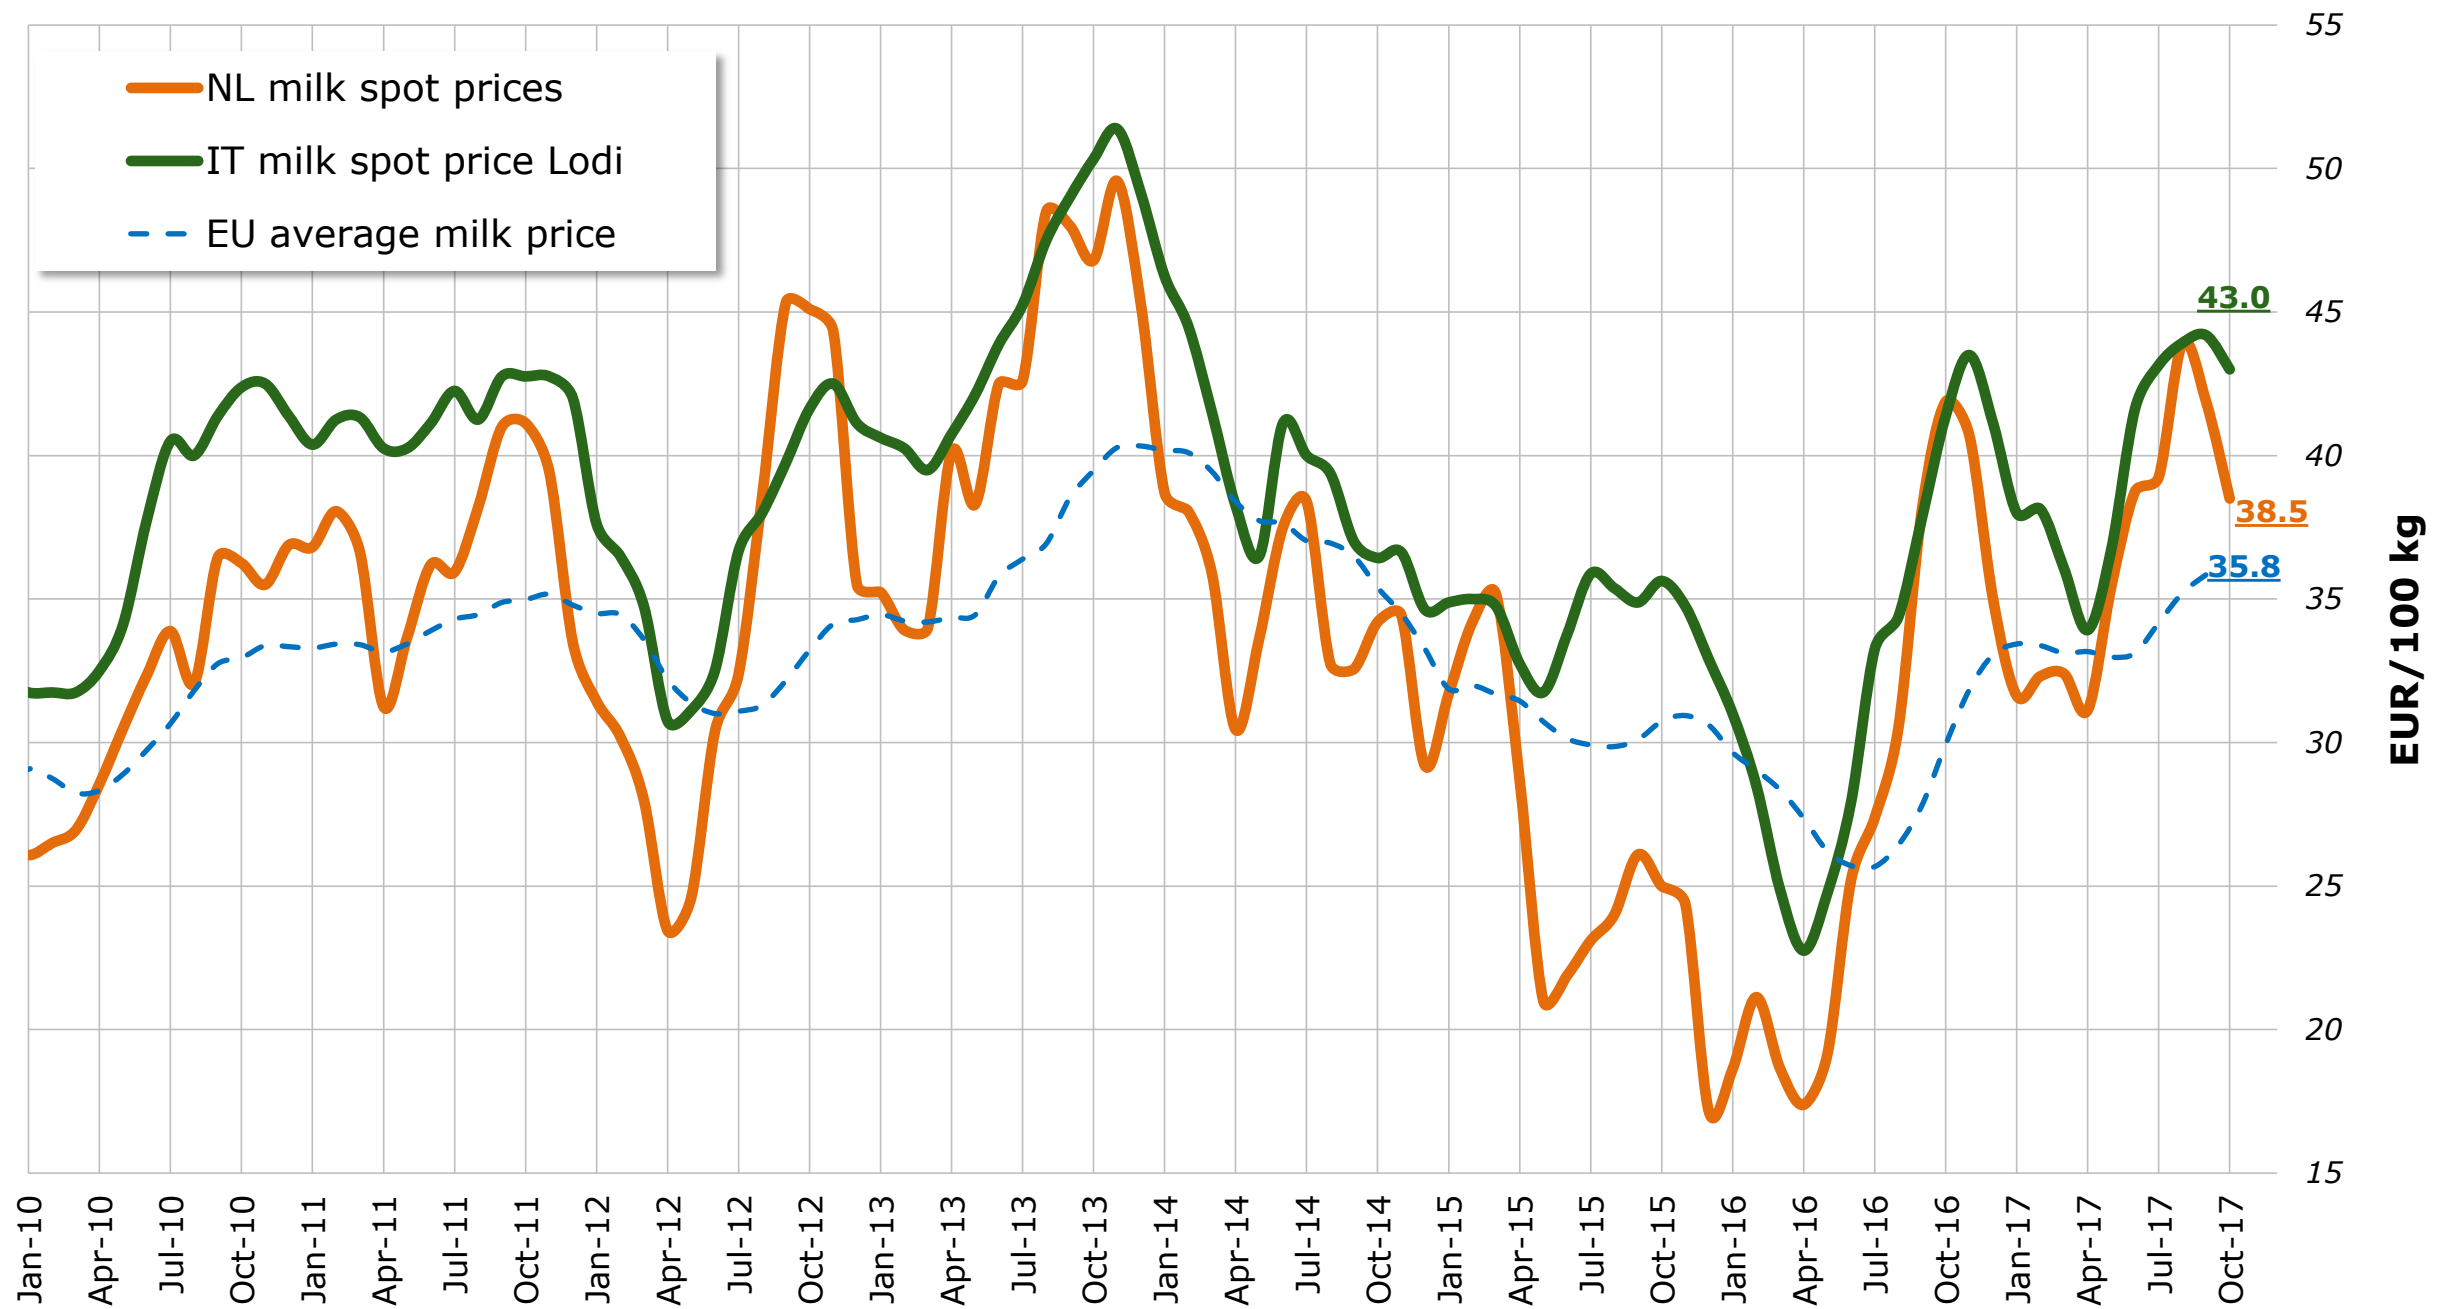

**WEEKLY Milk Spot Prices**  
- IT, Lodi -

Source : Clal.it

**WEEKLY Milk Spot Prices**  
- NL -

Source : Clal.it

# MONTHLY Milk Spot Prices (NL and IT)

Source : Clal.it

Last update: 09.10.2017