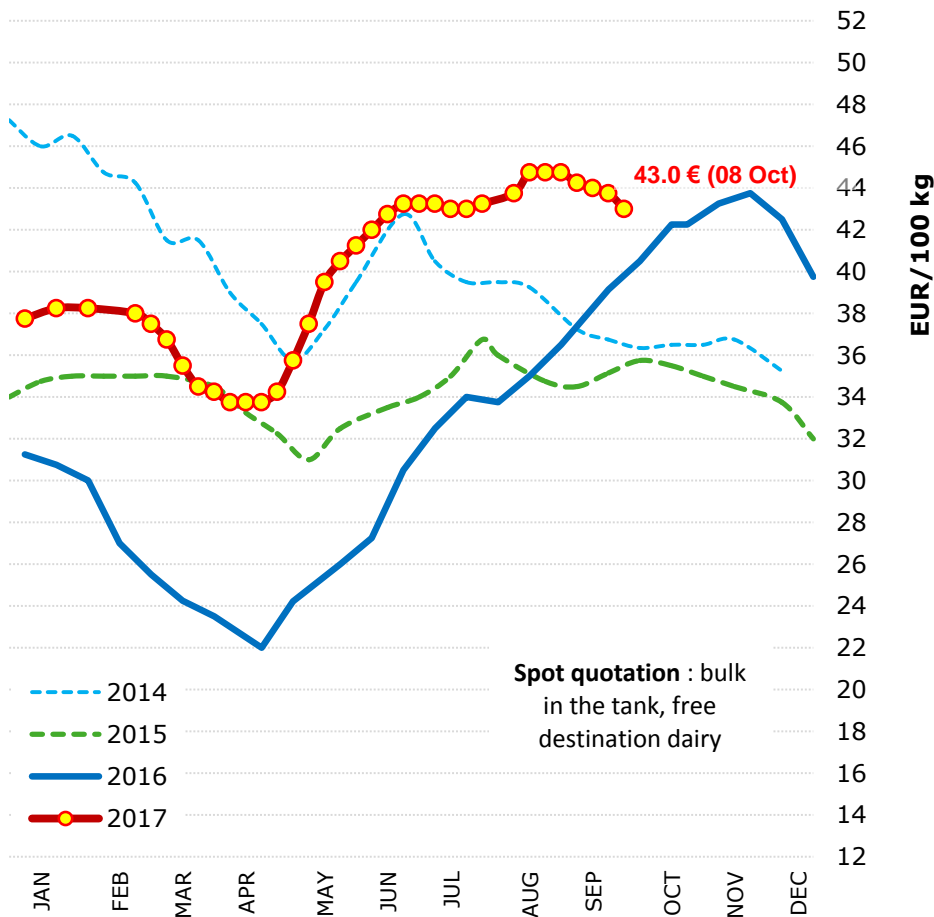

**WEEKLY Milk Spot Prices**  
- IT, Lodi -

Source : Clal.it

**WEEKLY Milk Spot Prices**  
- NL -

Source : Clal.it

# MONTHLY Milk Spot Prices (NL and IT)

Source : Clal.it

Last update: 09.10.2017