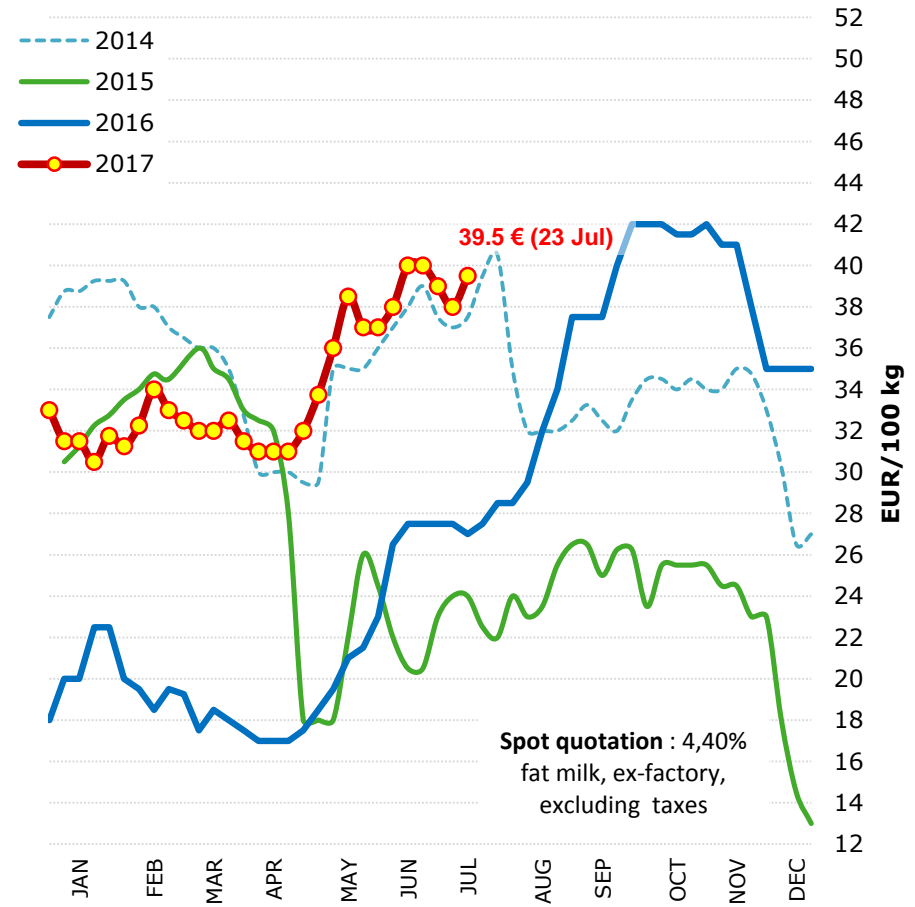

**2-WEEKLY Milk Spot Prices**  
**- IT, Lodi -**

Source : Clal.it

**WEEKLY Milk Spot Prices**  
**- NL -**

Source : Clal.it

# MONTHLY Milk Spot Prices (NL and IT)

Source : BoerenBusiness.nl - Clal.it

Last update: 24.07.2017