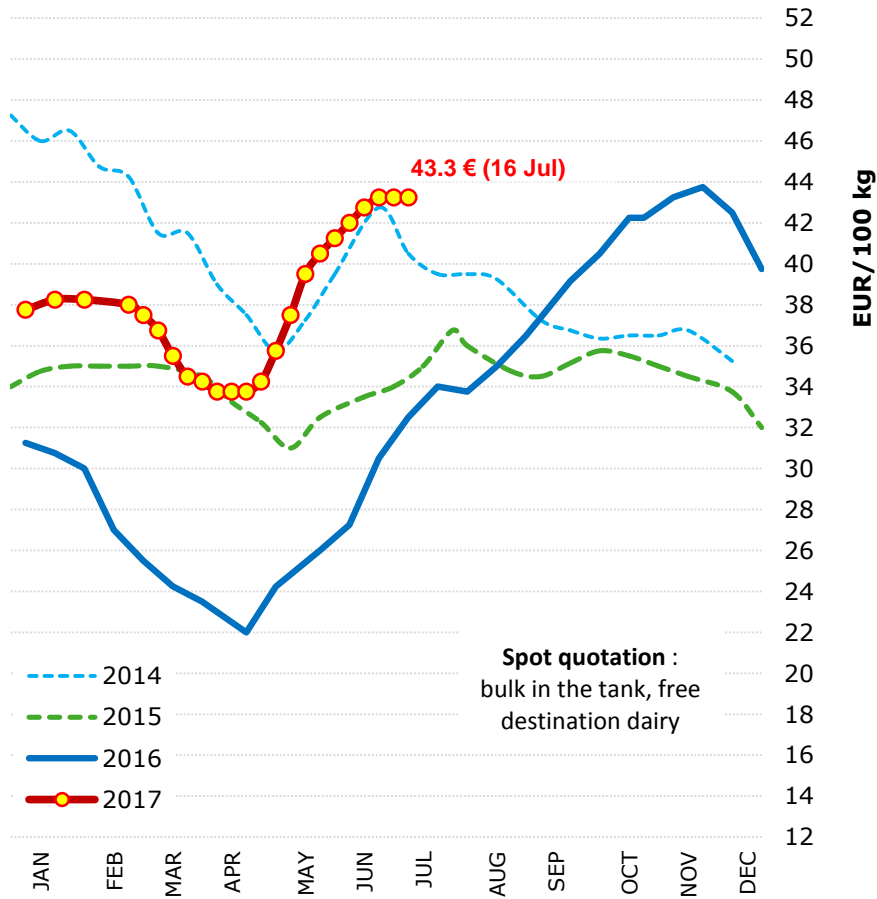

**2-WEEKLY Milk Spot Prices**  
**- IT, Lodi -**

Source : Clal.it

**WEEKLY Milk Spot Prices**  
**- NL -**

Source : Clal.it

# MONTHLY Milk Spot Prices (NL and IT)

Source : BoerenBusiness.nl - Clal.it

Last update: 24.07.2017