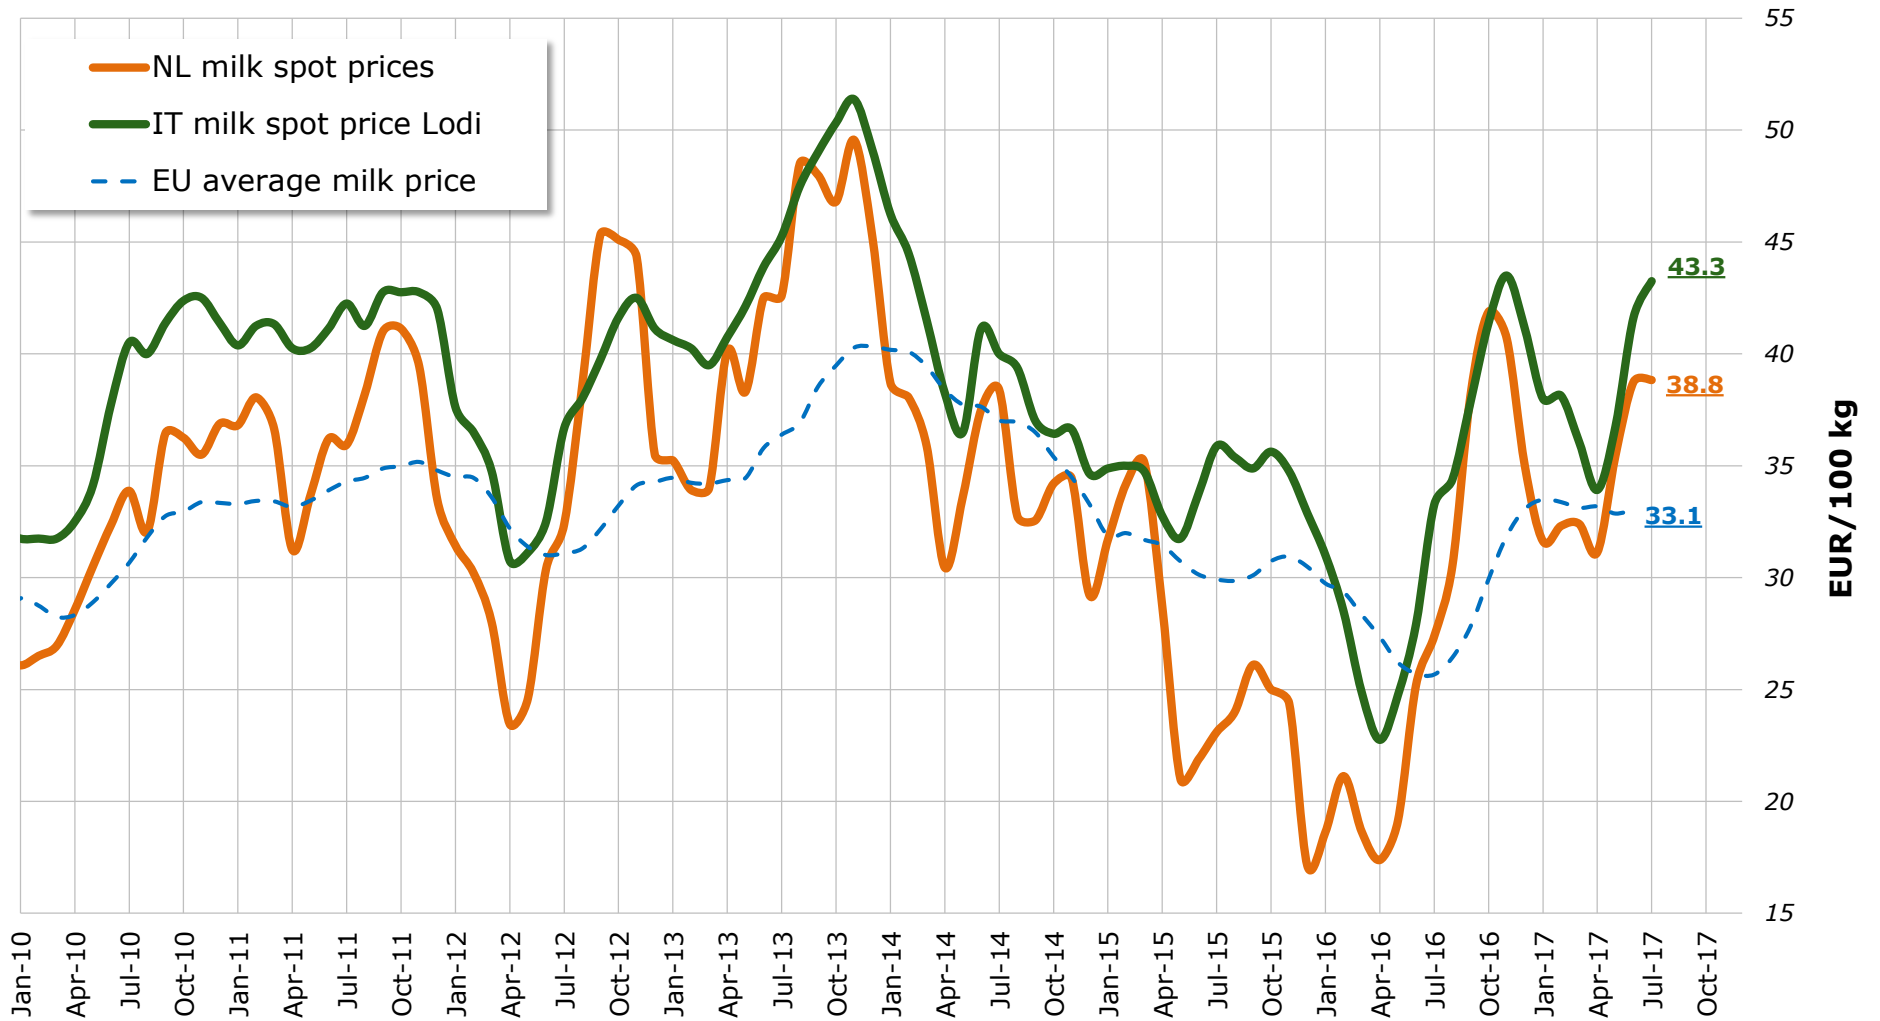

**2-WEEKLY Milk Spot Prices**  
**- IT, Lodi -**

Source : Clal.it

**WEEKLY Milk Spot Prices**  
**- NL -**

Source : Clal.it

# MONTHLY Milk Spot Prices (NL and IT)

Source : BoerenBusiness.nl - Clal.it

Last update: 24.07.2017