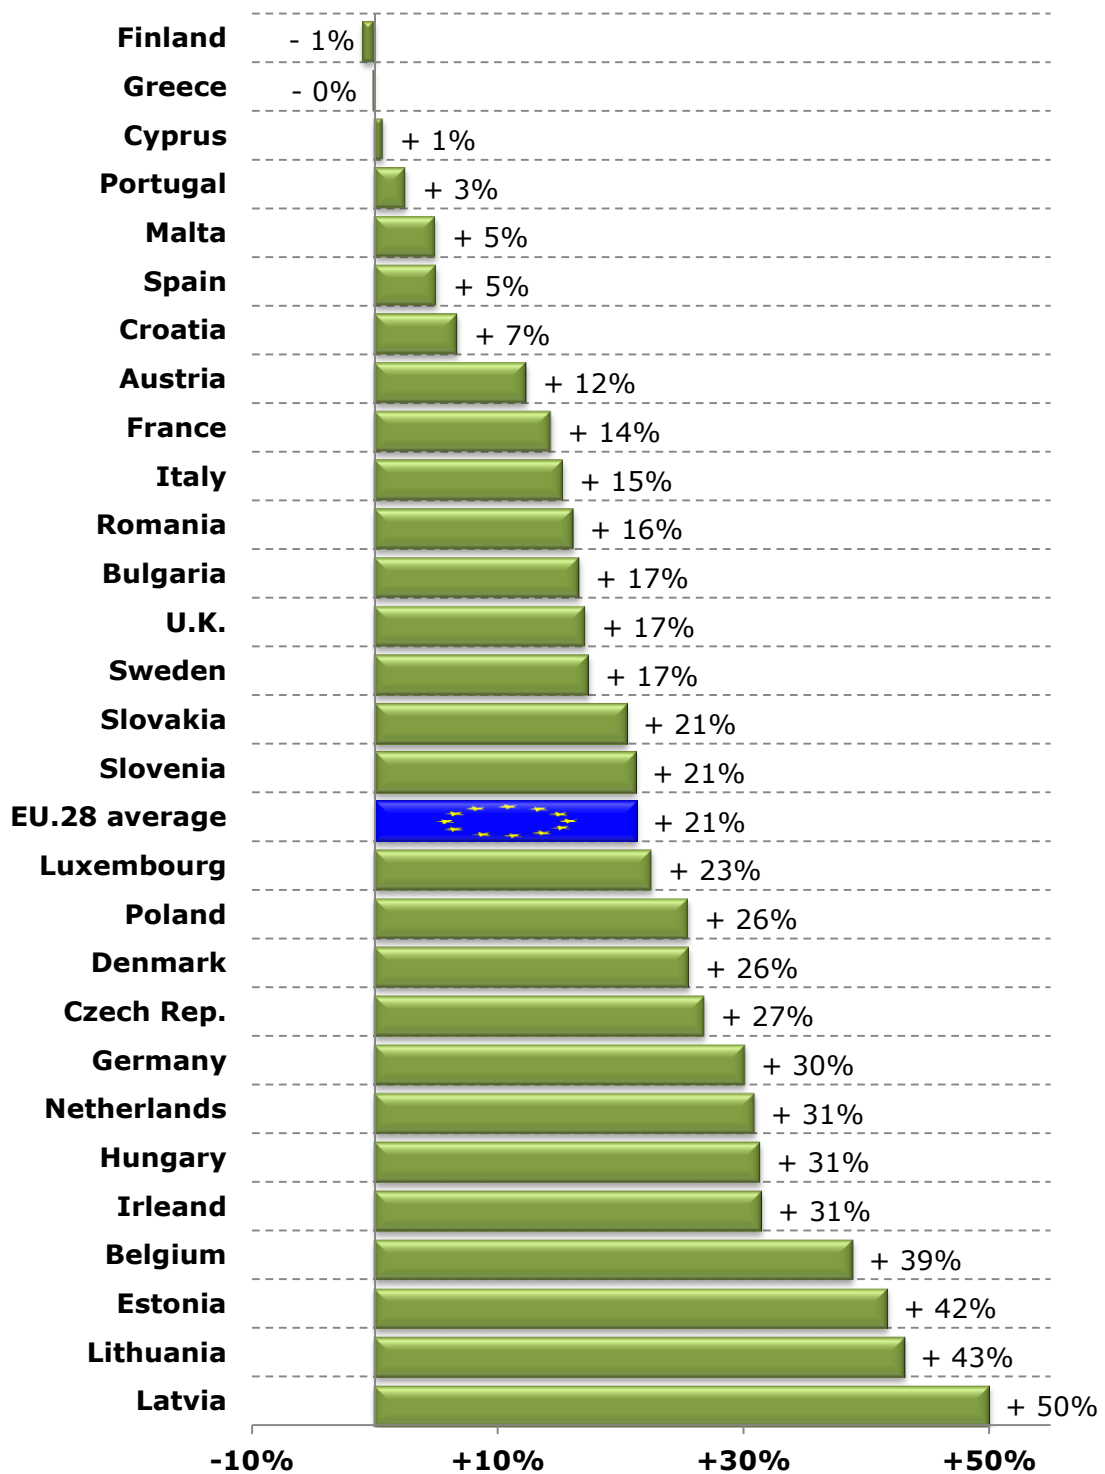

Milk Prices paid to the Producers

EU (weight. avg.)

Raw Milk Price evolution in April 2017 compared to April 2016

Source : Member States (Reg. 479/2010)

EU Raw Milk Prices Evolution (up to May 2017*)

EUR/100 kg

* : estimated price in running month

Source : MS' communications under reg. 562/2005 & 479/2010

EU MILK PRICES

(Apr 2017 vs Apr 2016)

Source : Member States (Reg. 479/2010)