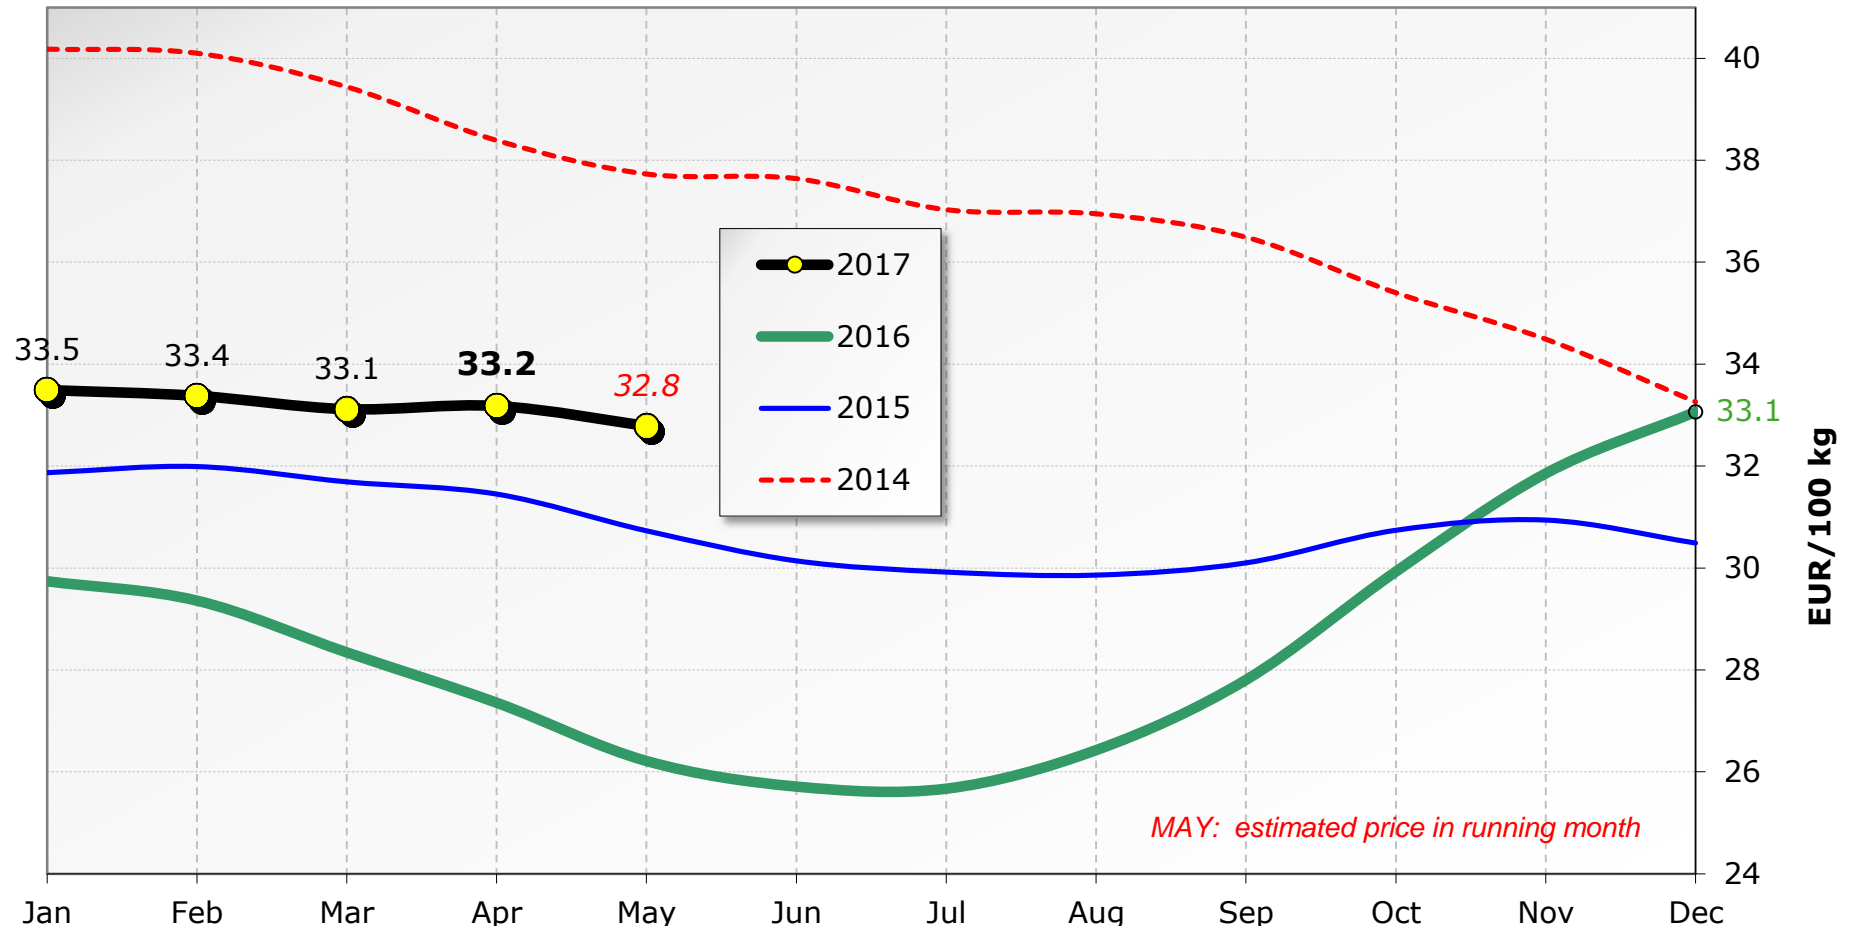

Milk Prices paid to the Producers

EU (weight. avg.)

Raw Milk Price evolution in April 2017 compared to April 2016

Source : Member States (Reg. 479/2010)

EU Raw Milk Prices Evolution (up to May 2017*)

EUR/100 kg

* : estimated price in running month

Source : MS' communications under reg. 562/2005 & 479/2010

EU MILK PRICES

(Apr 2017 vs Apr 2016)

Source : Member States (Reg. 479/2010)