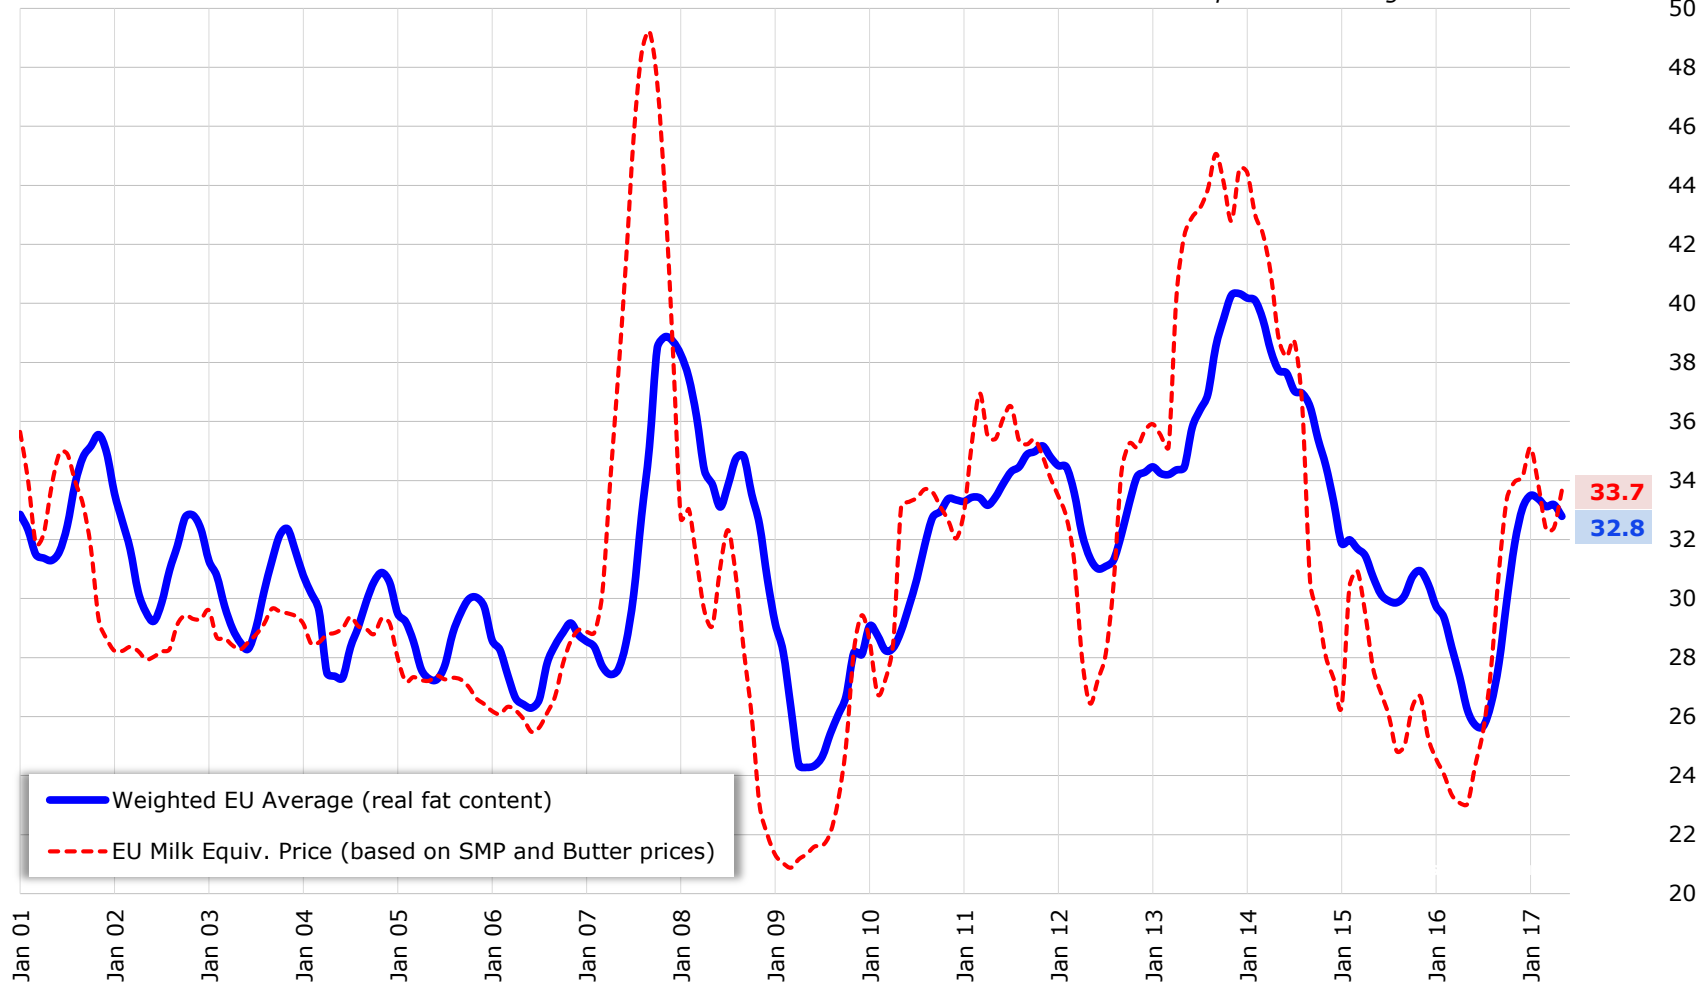

Milk Prices paid to the Producers

EU (weight. avg.)

Raw Milk Price evolution in April 2017 compared to April 2016

Source : Member States (Reg. 479/2010)

EU Raw Milk Prices Evolution (up to May 2017*)

EUR/100 kg

* : estimated price in running month

Source : MS' communications under reg. 562/2005 & 479/2010

EU MILK PRICES

(Apr 2017 vs Apr 2016)

Source : Member States (Reg. 479/2010)